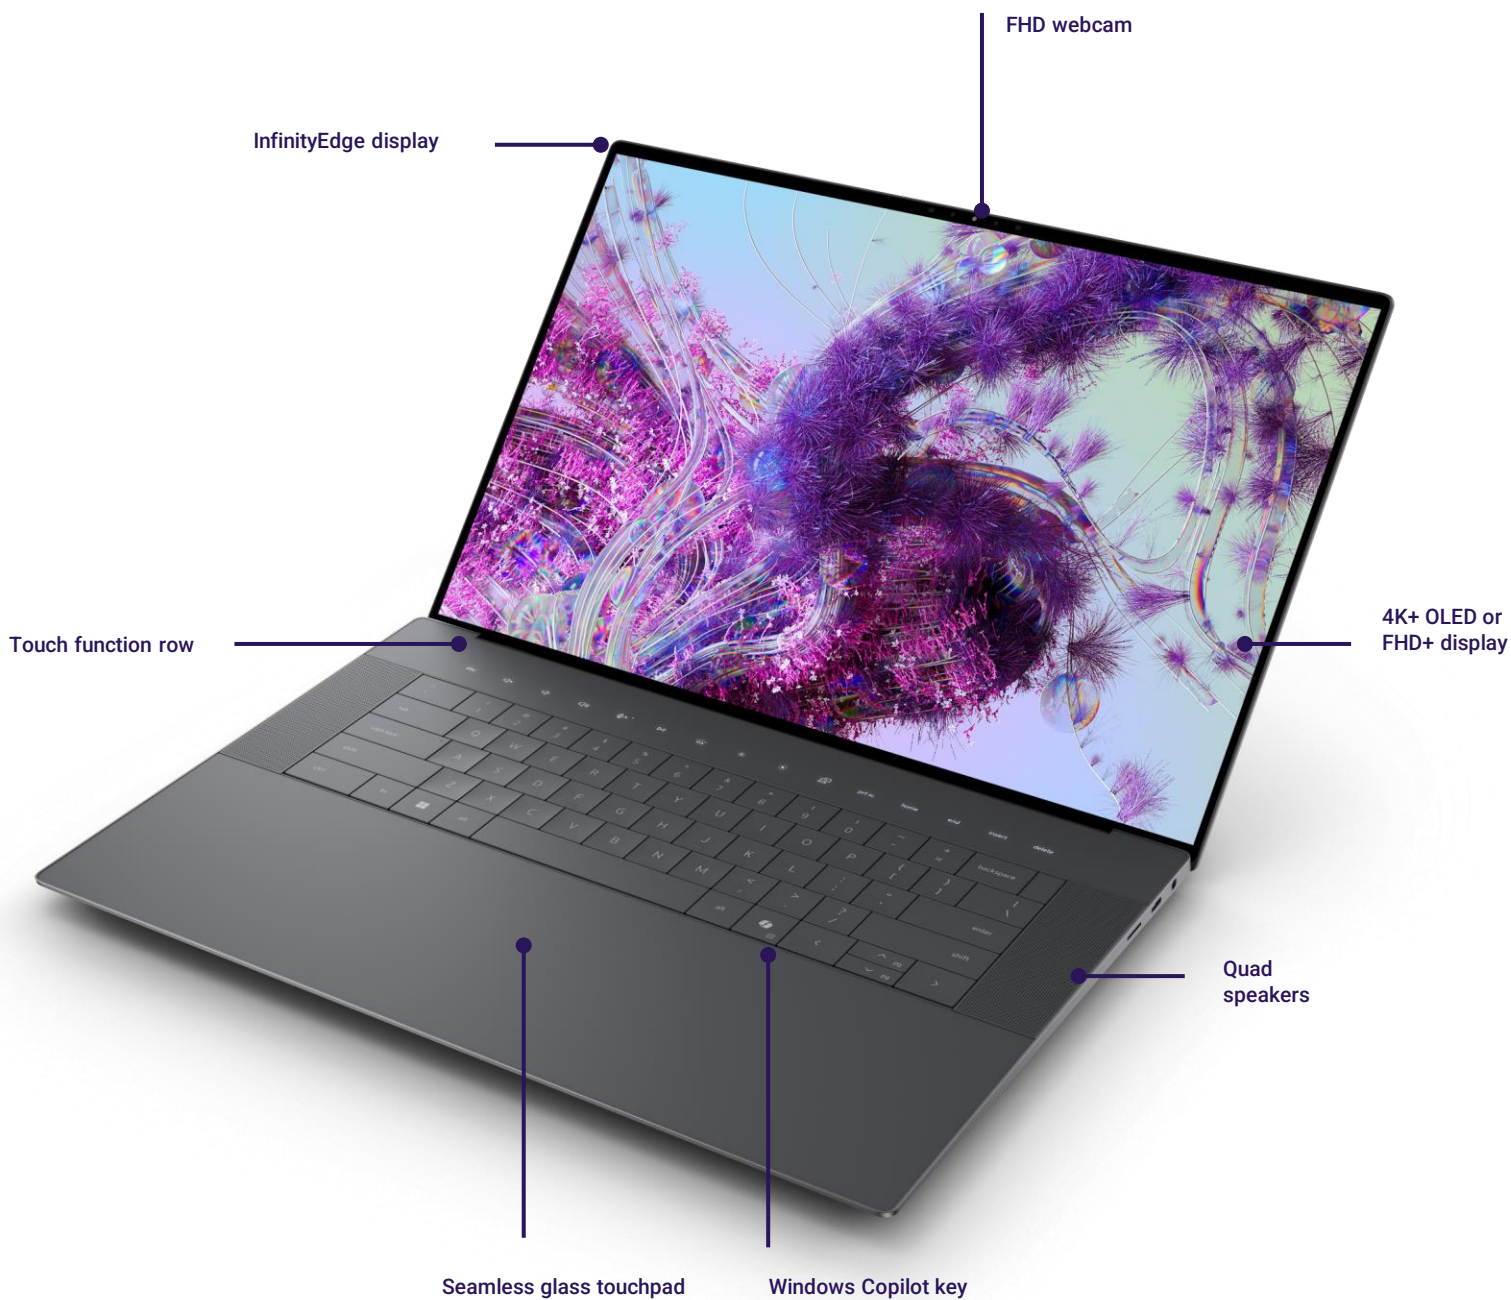

1 USB-C to USB-A v3.0 & HDMI v2.0 adapter (included in box)

240.0 mm (9.4")

358.1 mm (14.1")

18.7 mm (0.74")

Starting weight*: 2.13kg (4.7lbs.) for FHD+ and UMA; 2.20kg (4.8lbs) for OLED

Important details

Memory: Graphics & System Memory: GB means 1 billion bytes and TB equals 1 trillion bytes; significant system memory may be used to support graphics, depending on system memory size and other factors.