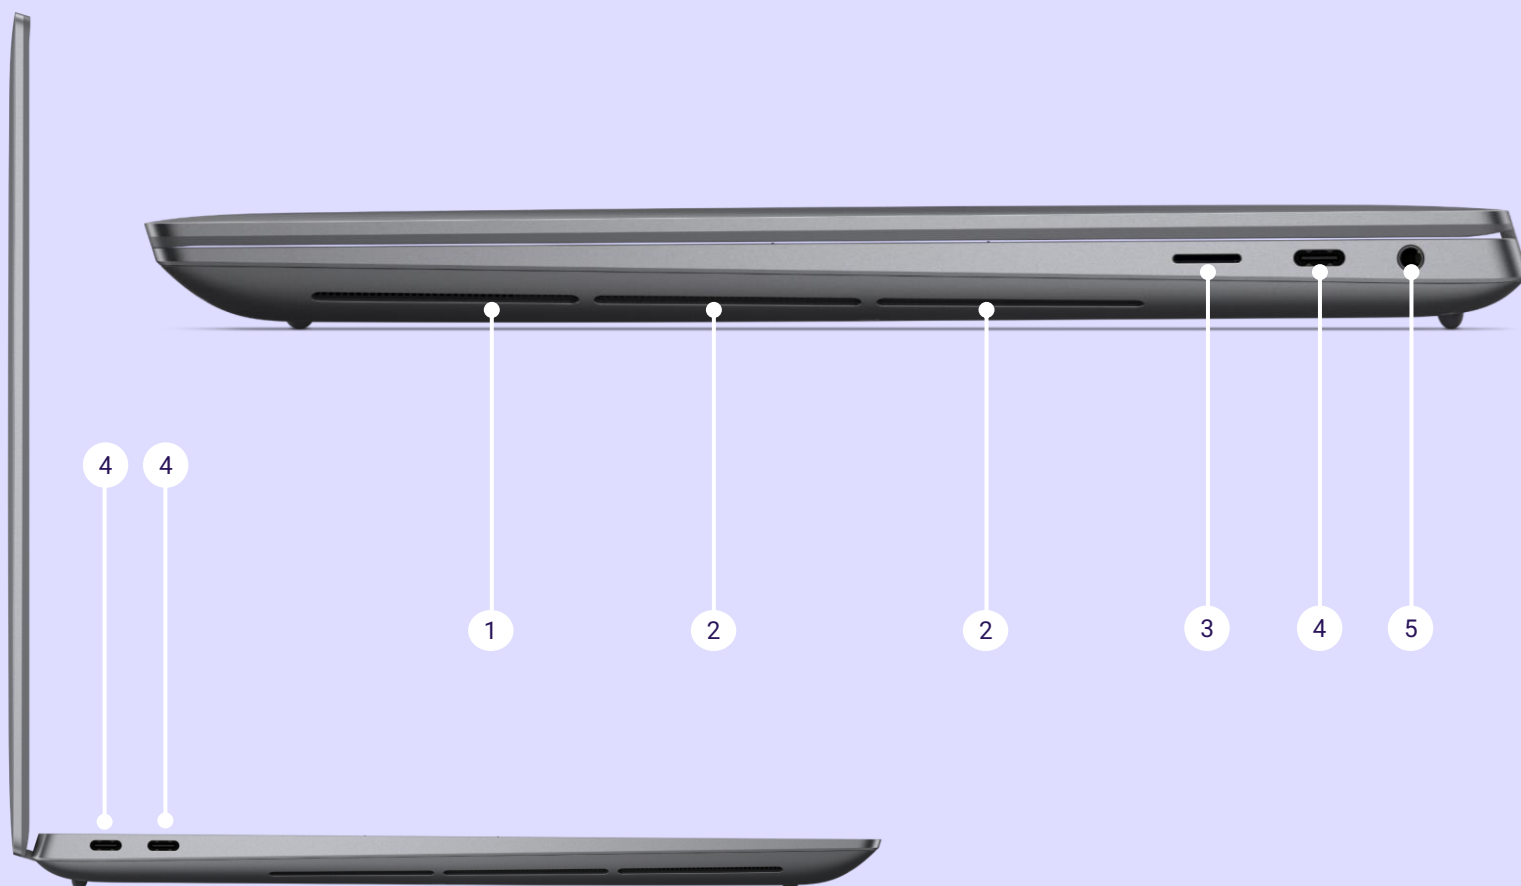

Ports & Slots

1. 1 Down firing speaker
2. 2 Thermal intake
3. 3 microSDXC card reader v6.0 UHS-I/UHS-II
4. 4 Thunderbolt™ 4 (USB Type-C™) with DisplayPort 2.1 and Power Delivery*
5. 5 3.5mm headphone/microphone combo jack

1 USB-C to USB-A v3.0 & HDMI v2.0 adapter (included in box)